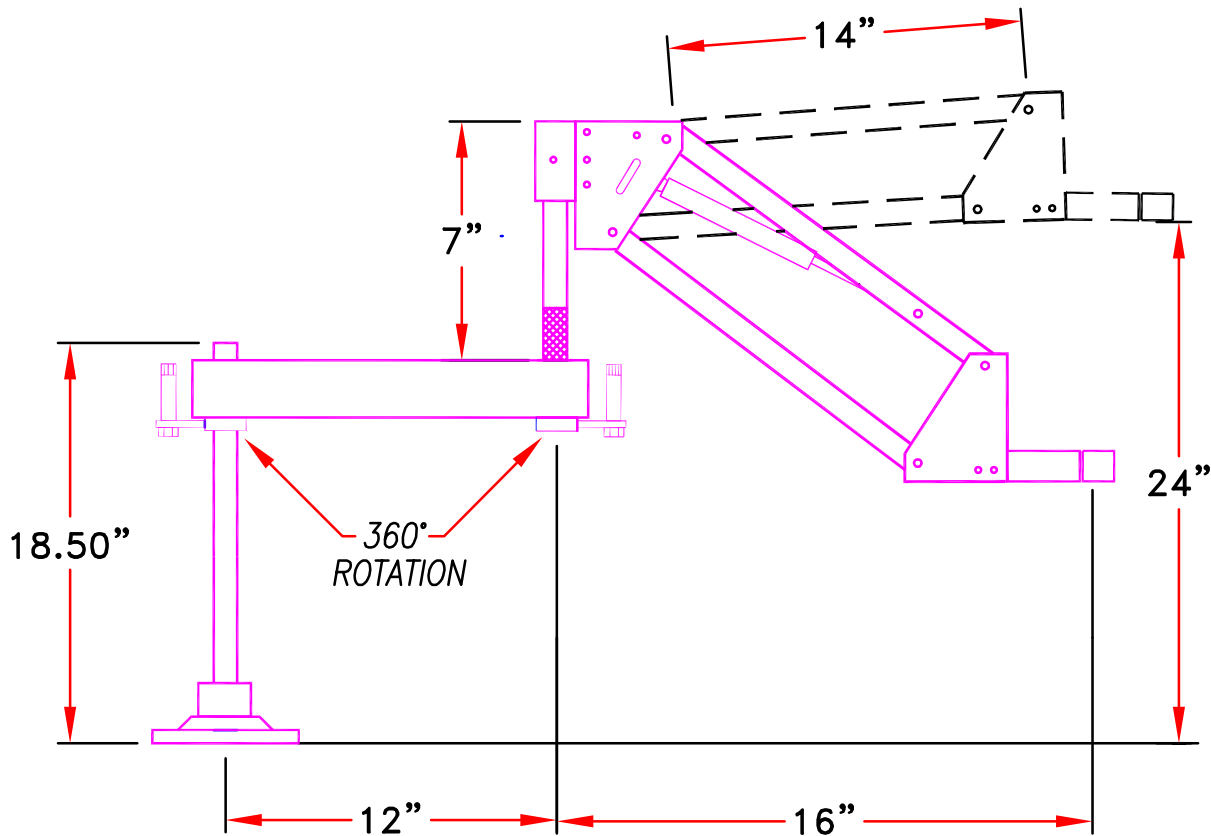

FLEXARM

CVA-20, CVA-30 ASSEMBLER

WORKING RANGE 8"-28"

- * STANDARD MOUNT ACCOMMODATES 1"-2" DIAMETER TOOLS.
- * PROVIDE TOTAL WEIGHT TO COUNTER BALANCE WHEN ORDERING
- * MAX CAPACITY IS 12#