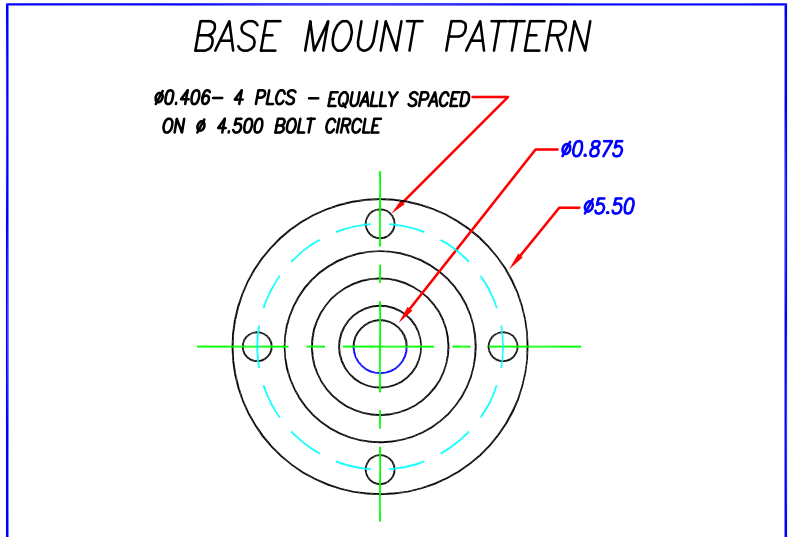

FLEXARM

CVA-20, CVA-30 ASSEMBLER

WORKING RANGE 8"-28"

- * STANDARD MOUNT ACCOMMODATES 1"-2" DIAMETER TOOLS.
- * PROVIDE TOTAL WEIGHT TO COUNTER BALANCE WHEN ORDERING
- * MAX CAPACITY IS 12#