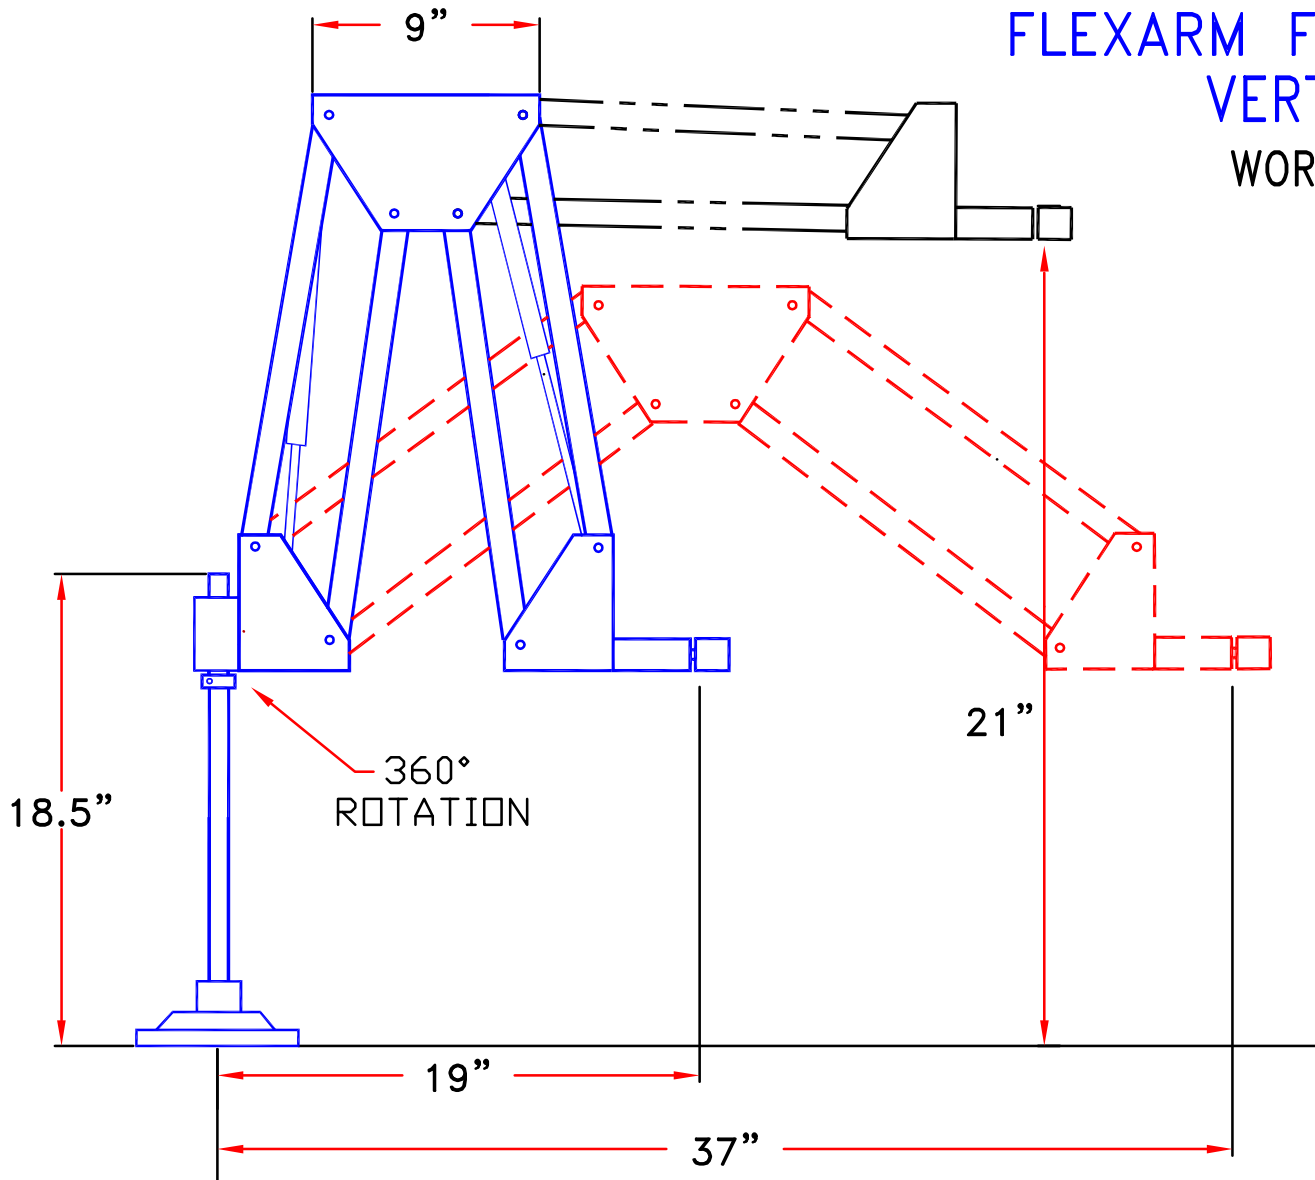

FLEXARM FAV-14-20, FAV-14-30 VERTICAL ASSEMBLER

WORKING RANGE 19"-37"

- * STANDARD MOUNT ACCOMMODATES 1"-2" DIAMETER TOOLS.
- * PROVIDE TOTAL WEIGHT TO COUNTER BALANCE WHEN ORDERING.
- * MAX CAPACITY IS 15#