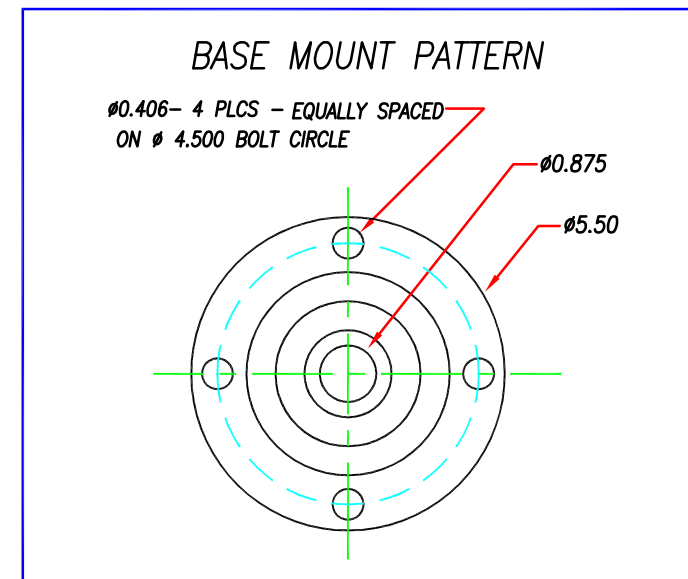

FLEXARM FAV-14-20, FAV-14-30 VERTICAL ASSEMBLER

WORKING RANGE 19"-37"

- * STANDARD MOUNT ACCOMMODATES 1"-2" DIAMETER TOOLS.
- * PROVIDE TOTAL WEIGHT TO COUNTER BALANCE WHEN ORDERING.
- * MAX CAPACITY IS 15#