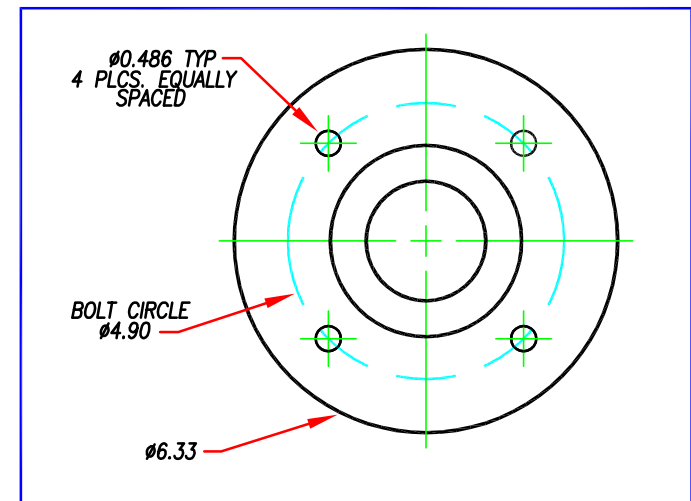

FLEXARM G-60 ARM ONLY

WORKING RANGE: 20" - 84" WITH NO MOTOR MOUNT

- * PROVIDE TOTAL WEIGHT TO COUNTER BALANCE WHEN ORDERING
- * STD CAPACITY IS 5-50#
MAX CAPACITY IS 60#
- * CUSTOM MOTOR MOUNTS AVAILABLE AT ADDITIONAL COST