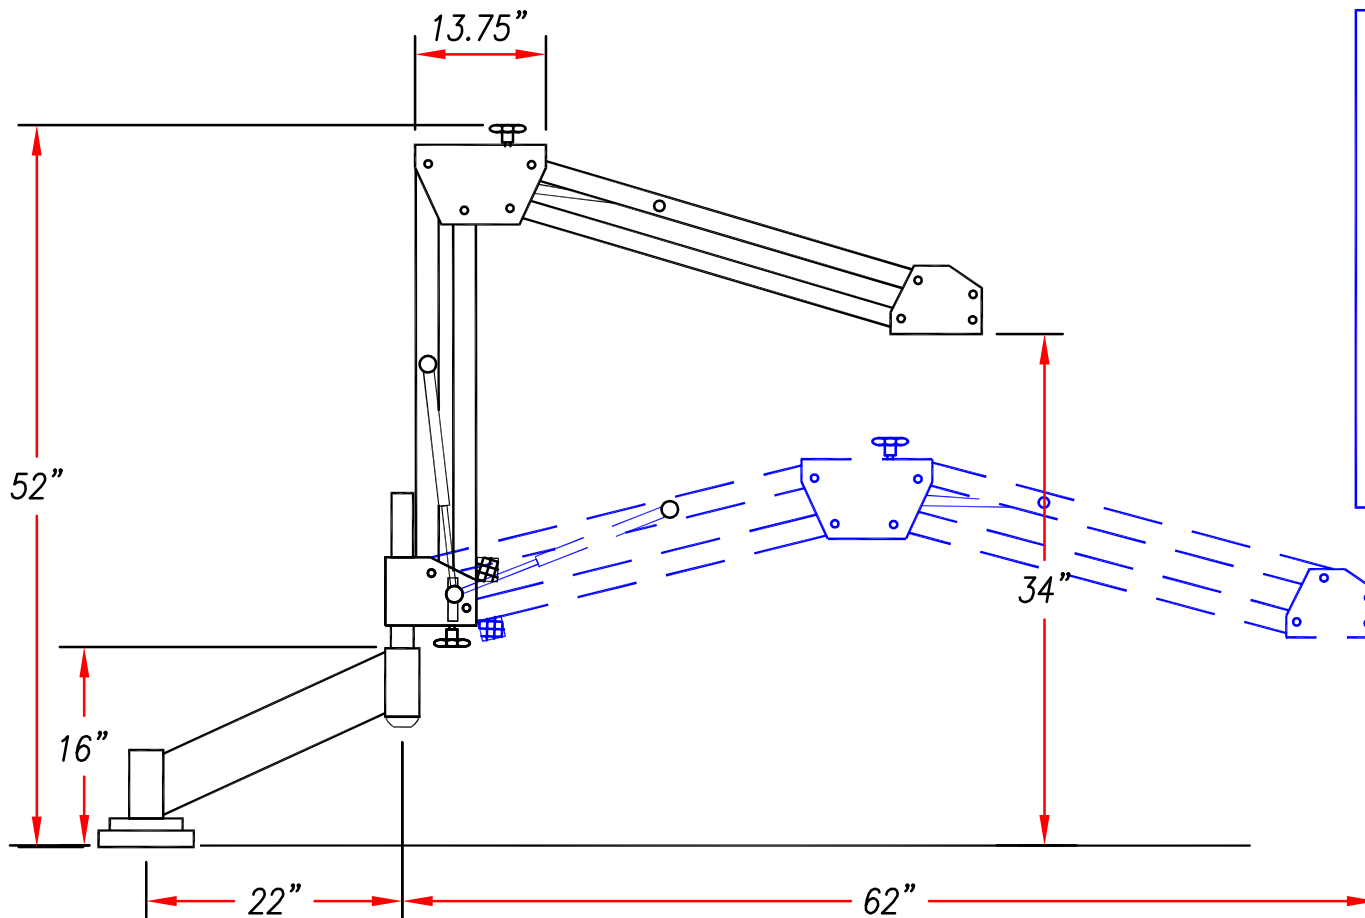

FLEXARM G-60 ARM ONLY

WORKING RANGE: 20" - 84" WITH NO MOTOR MOUNT

- * PROVIDE TOTAL WEIGHT TO COUNTER BALANCE WHEN ORDERING
- * STD CAPACITY IS 5-50#
MAX CAPACITY IS 60#
- * CUSTOM MOTOR MOUNTS AVAILABLE AT ADDITIONAL COST