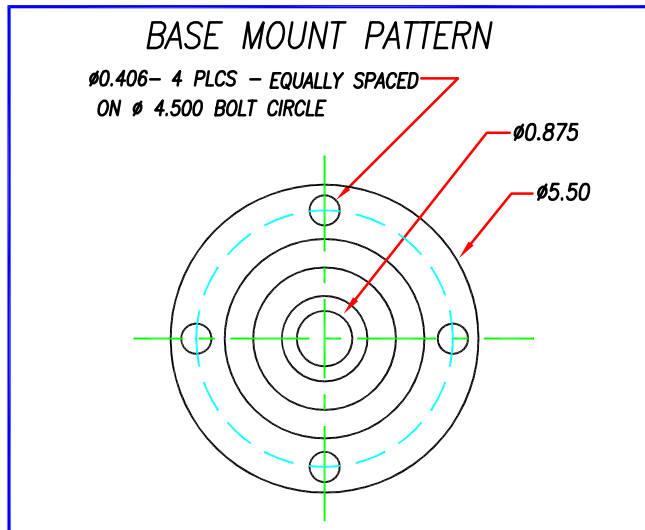

FLEXARM OCVA-24 OVERHEAD COMPACT VERTICAL ASSEMBLER

WORKING RANGE 13"–36"

- * STANDARD MOUNT ACCOMMODATES 1"–2" DIAMETER TOOLS.
- * MAX WEIGHT CAPACITY IS 7#
- * MAX TORQUE CAPACITY IS 7 FT–LBS.