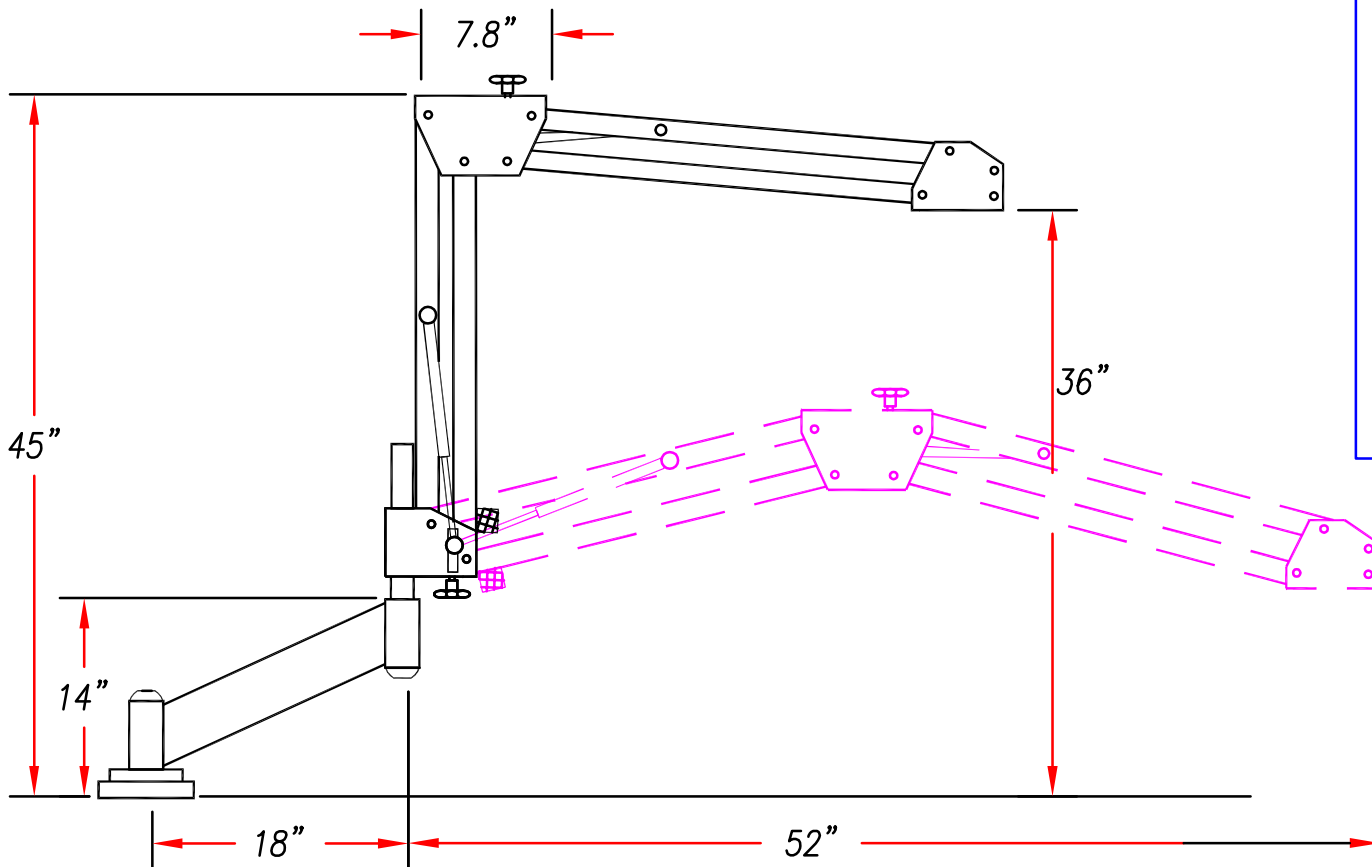

FLEXARM RNR20 ARM ONLY

WORKING RANGE 15"–72" WITH MOTOR MOUNT

- * PROVIDE TOTAL WEIGHT TO COUNTER BALANCE WHEN ORDERING
- * STD CAPACITY IS 18#
MAX CAPACITY IS 50#
- * CUSTOM MOTOR MOUNTS AVAILABLE AT ADDITIONAL COST