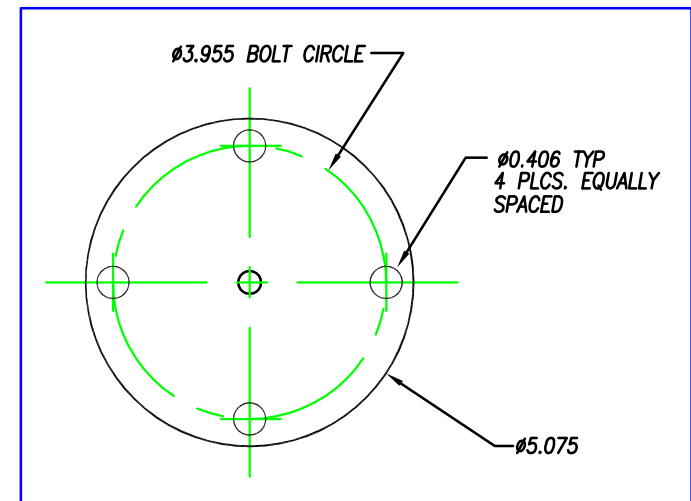

FLEXARM RNR20 ARM ONLY

WORKING RANGE 15"–72" WITH MOTOR MOUNT

- * PROVIDE TOTAL WEIGHT TO COUNTER BALANCE WHEN ORDERING
- * STD CAPACITY IS 18#
MAX CAPACITY IS 50#
- * CUSTOM MOTOR MOUNTS AVAILABLE AT ADDITIONAL COST